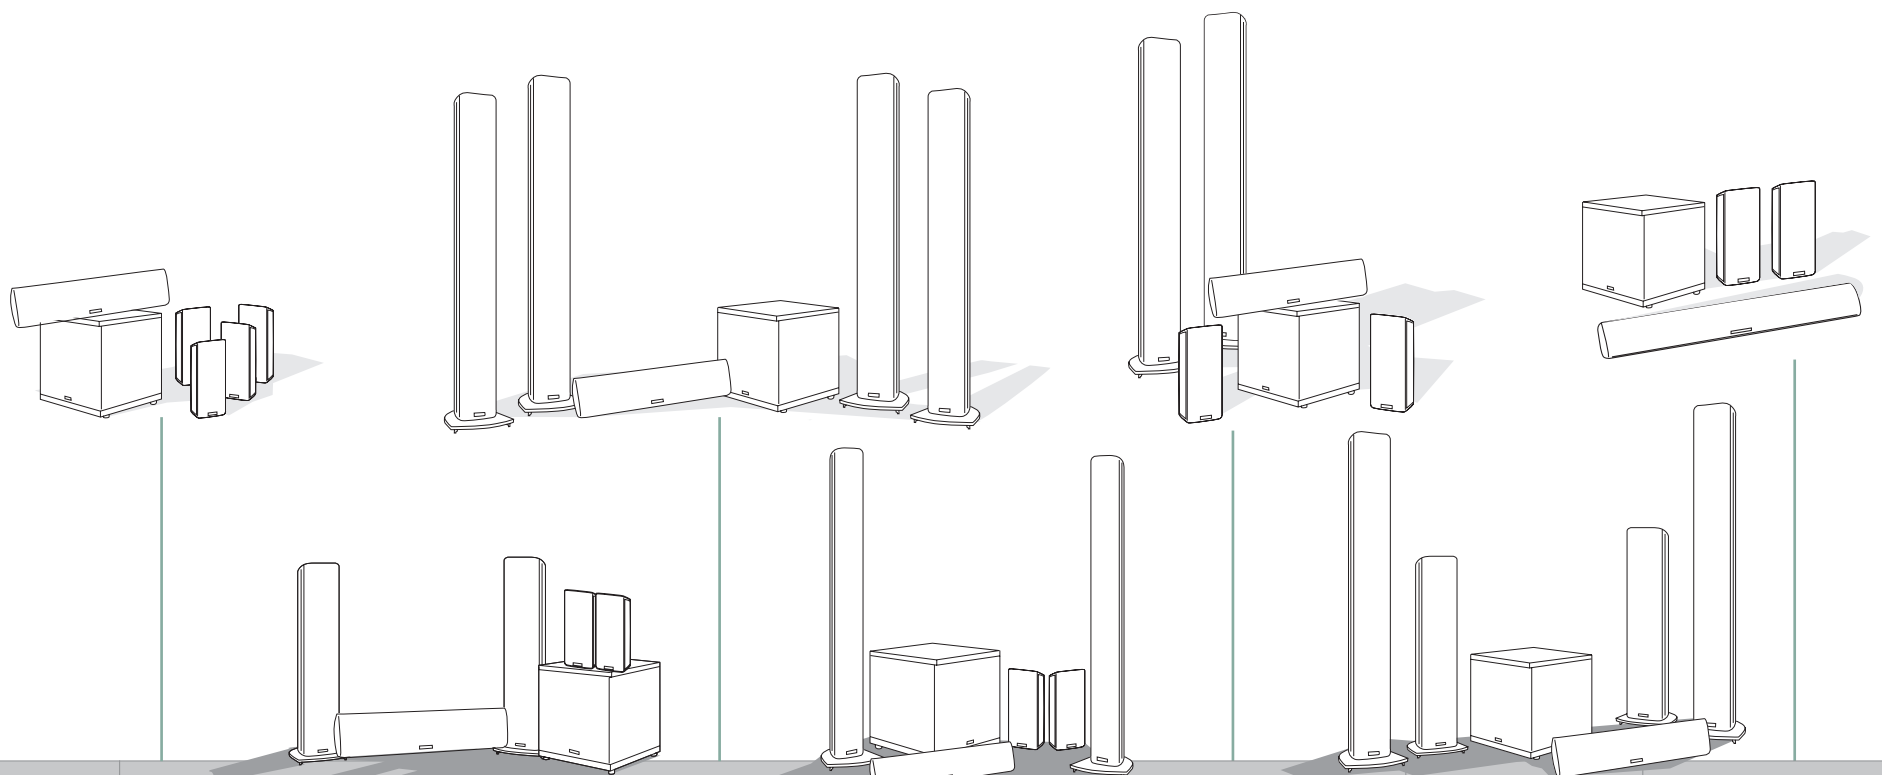

COLLECTIONS	Gem Collection	On-Wall Collection	Tower Collection	Mini-Classic Collection	Mid-Classic Collection	Classic Collection	Solo Collection
Collection Includes	4 x Mythos Gem	2 x Mythos Two	4 x Mythos One	2 x Mythos Five	2 x Mythos Four	2 x Mythos One	2 x Mythos Gem
	1 x Super Cube 3	2 x Mythos Gem	1 x Super Cube 1	2 x Mythos Gem	2 x Mythos Gem	1 x Mythos Three	1 x Super Cube 3
	1 x Mythos Seven	1 x Mythos Three	1 x Mythos Three	1 x Mythos Seven	1 x Mythos Seven	2 x Mythos Two	1 x Mythos Solo
		1 x Super Cube 2		1 x Super Cube 3	1 x Super Cube 3	1 x Super Cube 1	
RRP for Collection inc. VAT	£1995.00	£2745.00	£5195.00	£2495.00	£2895.00	£4345.00	£1845.00